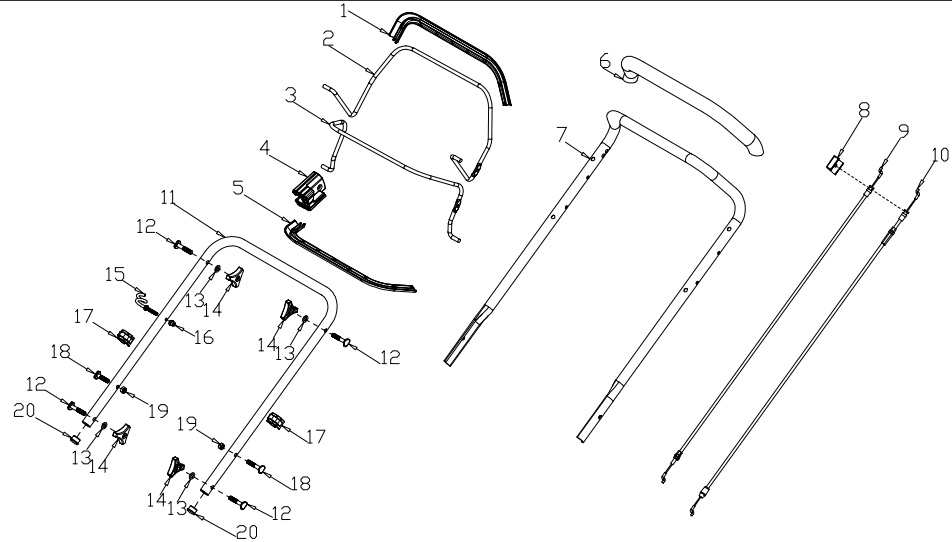

A

B

C

D

E

F

MODEL G53SHL-T

NO.1975003