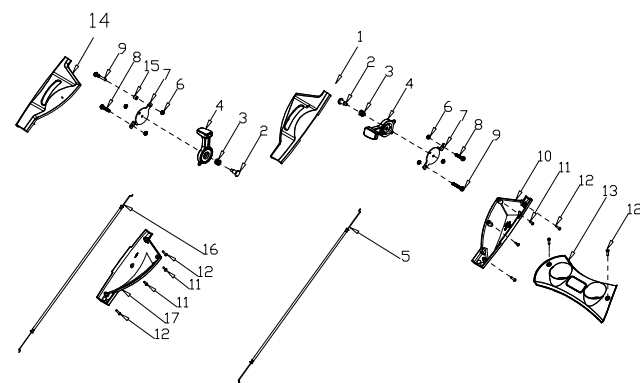

A

B

C

D

E

F

MODEL G53SHL-T

NO.1975003