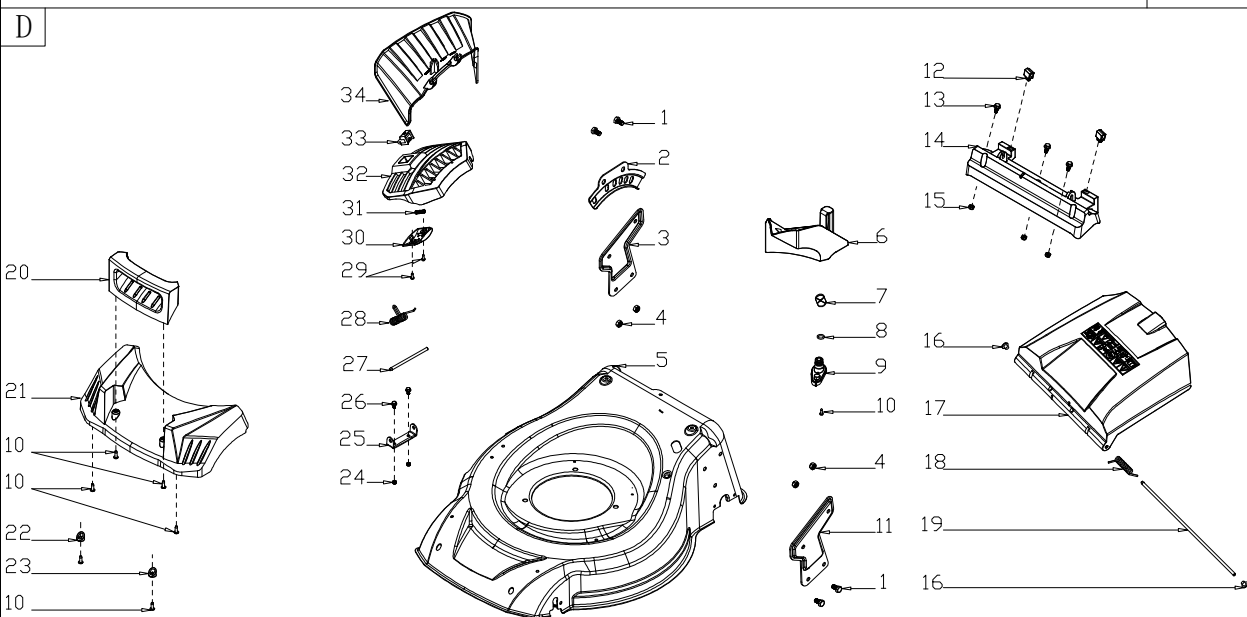

A

B

C

D

E

F

MODEL G53SHL-T

NO.1975003